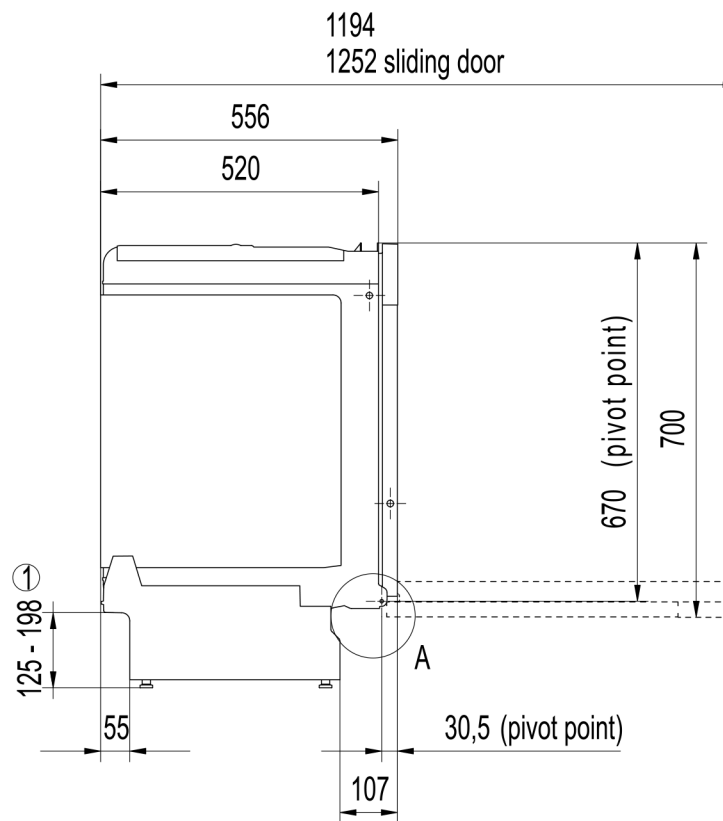

# Left

# Rear

① \* Max length with status light 750

\*\* Min length with status light 720