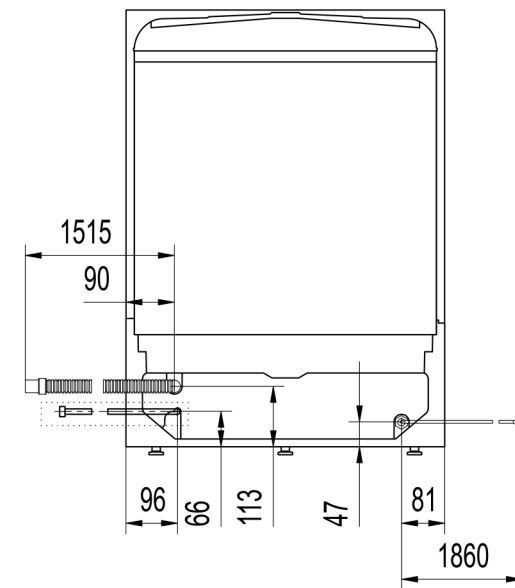

# Left

# Rear

① \* Max length with status light 750

\*\* Min length with status light 720