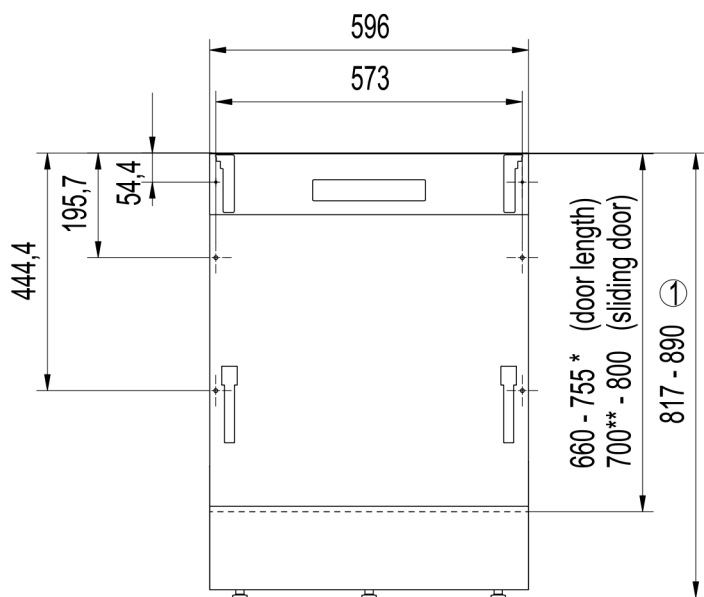

# Left

# Rear

① \* Max length with status light 750

\*\* Min length with status light 720